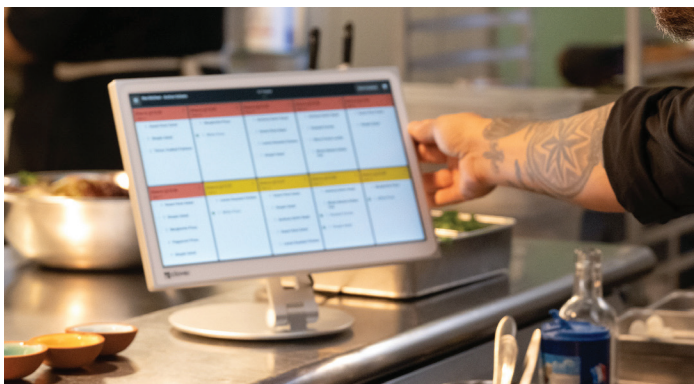

# Manage orders in an orderly fashion. (It's now possible.)

Out with the paper tickets, and in with the Clover Kitchen Display System (KDS), an all-new solution that streamlines order management while syncing the kitchen and front-of-house.

## Built to make orders make sense.

**One screen. One source of truth.** No pens, no printers, no lost tickets. Just a real-time look at ticket times, order statuses, and everything else that keeps service moving smoothly, especially during swings in order volume.

## Built for restaurants – and restaurants only.

- Expanded 14" display for easy viewing.
- Made of temperature-resistant aluminum, with the highest heat tolerance – 122° F – in the market.
- Easy to clean, with anti-fingerprint coating.
- Compatible with third-party mounting equipment for wall or shelf mount.
- WiFi, LAN (including PoE+, IEEE 802.3at)
- Bi-directional speakers for alerts in noisy kitchen environment (85 dB at 0.1m)

## Built to integrate with all things Clover.

- Clover KDS automatically connects with Clover POS, Clover Online Ordering and BentoBox Online Ordering for streamlined communication between front- and back-of-house.
- Place an order on any internet-enabled device in the restaurant, and it will fire straight to the KDS.
- Print Runner tickets on your network connected printer directly from the KDS.