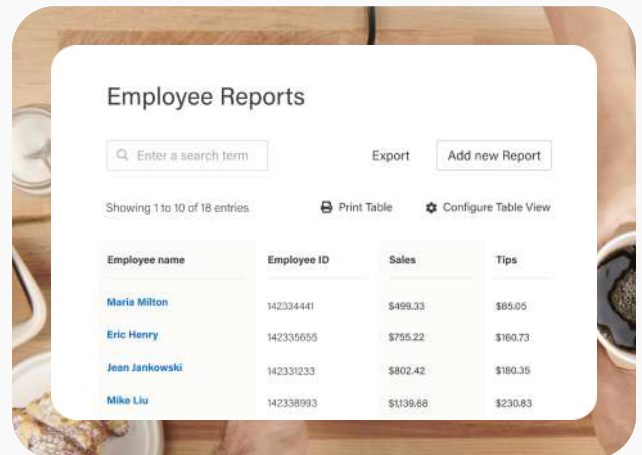

Offer more tipping options

- ✓ Set custom tip amounts (\$ or %).
- ✓ Send receipts with tip via email or text.
- ✓ Turn tips on or off anytime.

Create customized receipts

- ✓ Print receipts from your computer.
- ✓ Send receipts by email or text.
- ✓ Print with optional receipt printer.

Offer sales and discounts

- ✓ Simplify sales with preset discounts.
- ✓ Offer discounts on individual products.
- ✓ Name your promotions to boost marketing.

Track employee sales and tips

- ✓ Easily track employee metrics.
- ✓ Track total number of sales by employee.
- ✓ Track tips collected by employee.