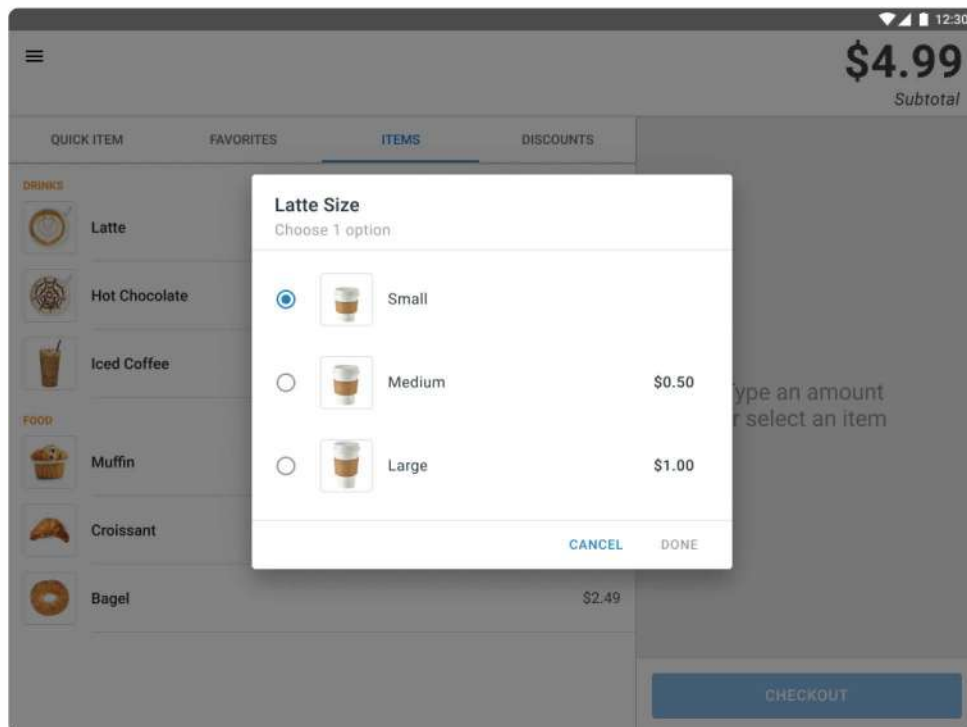

Register

POS software packed with time-saving features.

The register solution powerful enough to handle all your needs, yet flexible enough to grow with you.

Item-Level Taxes

Easily assign different tax rates to individual items.

Item Modifiers

Make order modifications quick and automatic to save time.