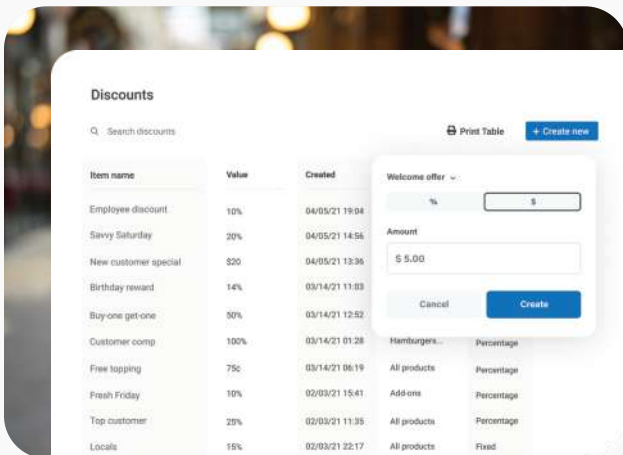

Offer sales and discounts

- ✓ Simplify sales with preset discounts.
- ✓ Offer discounts on individual products.
- ✓ Name your promotions to boost marketing.