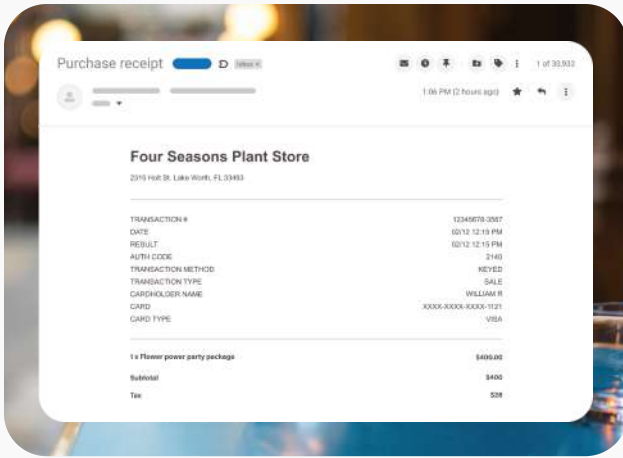

Offer more tipping options

- ✓ Set custom tip amounts ($ or %).
- ✓ Send receipts with tip via email or text.
- ✓ Turn tips on or off anytime.